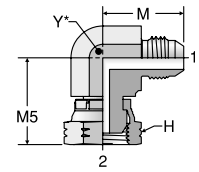

XHMK46 Full Dimensions

BSP Swivel Adapter
37° Flare / BSPP 60° Cone
Swivel

Swivel end mates with BS5200 (Parker K4) adapters and Parker D9 hose fittings.

TUBE FITTING PART #	END SIZE		C HEX (mm)	L (mm)	STANDARD Dynamic Pressure (x 1,000 PSI)		
	1 (in.)	2 BSPP			-S		
6-4XHMK46	3/8	1/4-19	17	40.0	5.0		
6XHMK46	3/8	3/8-19	17	39.2	4.0		
8-6XHMK46	1/2	3/8-19	19	42.3	4.0		
8XHMK46	1/2	1/2-14	19	45.0	4.0		
10-8XHMK46	5/8	1/2-14	24	48.6	4.0		
12XHMK46	3/4	3/4-14	30	50.0	4.0		
12-16XHMK46	3/4	1-11	36	56.8	3.0		
16XHMK46	1	1-11	36	58.0	3.0		

XEMK46 Full Dimensions

90° BSP Swivel Adapter
37° Flare / BSPP 60° Cone
Swivel

Swivel end mates with BS5200 (Parker K4) adapters and Parker D9 hose fittings.

* Y – Across wrench flats

TUBE FITTING PART #	END SIZE		M (mm)	M5 (mm)	Y (mm)	STANDARD Dynamic Pressure (x 1,000 PSI)		
	1 (in.)	2 BSPP				-S		
6-4XEMK46	3/8	1/4-19	26.9	33.2	19	4.0		
6XEMK46	3/8	3/8-19	26.9	32.6	19	4.0		
8-6XEMK46	1/2	3/8-19	31.8	32.6	19	4.0		
8XEMK46	1/2	1/2-14	31.8	38.8	22	4.0		
10-8XEMK46	5/8	1/2-14	36.8	38.8	22	4.0		
12XEMK46	3/4	3/4-14	42.2	40.3	27	4.0		
12-16XEMK46	3/4	1-11	42.2	48.8	33	3.0		
16XEMK46	1	1-11	46.0	48.8	33	3.0		

XHU86 Full Dimensions

EO Swivel Adapter
Metric Swivel (EO) / 37° Flare

TUBE FITTING PART #	END SIZE		C4 HEX (in.)	L2 (in.)	STANDARD Dynamic Pressure (x 1,000 PSI)		
	1 EO Swivel	2 (in.)			-S	-SS	-B
L Series							
4-6L XHU86	6L	1/4	1/2	1.47	4.5		
6-8L XHU86	8L	3/8	5/8	1.52	4.5		
6-10L XHU86	10L	3/8	5/8	1.57	4.5		
8-12L XHU86	12L	1/2	13/16	1.69	4.5		
10-15L XHU86	15L	5/8	15/16	1.98	4.5		
12-18L XHU86	18L	3/4	1 1/8	2.11	4.5		
16-22L XHU86	22L	1	1 3/8	2.36	2.3		
16-28L XHU86	28L	1	1 3/8	2.45	2.3		
S Series							
4-6S XHU86	6S	1/4	1/2	1.49	7.5		
6-8S XHU86	8S	3/8	5/8	1.57	7.5		
6-10S XHU86	10S	3/8	11/16	1.57	7.5		
8-12S XHU86	12S	1/2	13/16	1.75	6.0		
10-16S XHU86	16S	5/8	15/16	2.04	5.0		
12-20S XHU86	20S	3/4	1 1/8	2.29	5.0		
16-25S XHU86	25S	1	1 3/8	2.45	4.5		

Dimensions and pressures for reference only, subject to change.