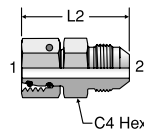

XHMK46 Full Dimensions

BSP Swivel Adapter
37° Flare / BSPP 60° Cone
Swivel

Swivel end mates with BS5200 (Parker K4) adapters and Parker D9 hose fittings.

TUBE FITTING PART #	END SIZE		C HEX (mm)	L (mm)	STANDARD Dynamic Pressure (x 1,000 PSI)		
	1 (in.)	2 BSPP			-S		
6-4XHMK46	3/8	1/4-19	17	40.0	5.0		
6XHMK46	3/8	3/8-19	17	39.2	4.0		
8-6XHMK46	1/2	3/8-19	19	42.3	4.0		
8XHMK46	1/2	1/2-14	19	45.0	4.0		
10-8XHMK46	5/8	1/2-14	24	48.6	4.0		
12XHMK46	3/4	3/4-14	30	50.0	4.0		
12-16XHMK46	3/4	1-11	36	56.8	3.0		
16XHMK46	1	1-11	36	58.0	3.0		

XEMK46 Full Dimensions

90° BSP Swivel Adapter
37° Flare / BSPP 60° Cone
Swivel

Swivel end mates with BS5200 (Parker K4) adapters and Parker D9 hose fittings.

* Y – Across wrench flats

TUBE FITTING PART #	END SIZE		M (mm)	M5 (mm)	Y (mm)	STANDARD Dynamic Pressure (x 1,000 PSI)		
	1 (in.)	2 BSPP				-S		
6-4XEMK46	3/8	1/4-19	26.9	33.2	19	4.0		
6XEMK46	3/8	3/8-19	26.9	32.6	19	4.0		
8-6XEMK46	1/2	3/8-19	31.8	32.6	19	4.0		
8XEMK46	1/2	1/2-14	31.8	38.8	22	4.0		
10-8XEMK46	5/8	1/2-14	36.8	38.8	22	4.0		
12XEMK46	3/4	3/4-14	42.2	40.3	27	4.0		
12-16XEMK46	3/4	1-11	42.2	48.8	33	3.0		
16XEMK46	1	1-11	46.0	48.8	33	3.0		

XHU86 Full Dimensions

EO Swivel Adapter
Metric Swivel (EO) / 37° Flare

TUBE FITTING PART #	END SIZE		C4 HEX (in.)	L2 (in.)	STANDARD Dynamic Pressure (x 1,000 PSI)		
	1 EO Swivel	2 (in.)			-S	-SS	-B
L Series							
4-6L XHU86	6L	1/4	1/2	1.47	4.5		
6-8L XHU86	8L	3/8	5/8	1.52	4.5		
6-10L XHU86	10L	3/8	5/8	1.57	4.5		
8-12L XHU86	12L	1/2	13/16	1.69	4.5		
10-15L XHU86	15L	5/8	15/16	1.98	4.5		
12-18L XHU86	18L	3/4	1 1/8	2.11	4.5		
16-22L XHU86	22L	1	1 3/8	2.36	2.3		
16-28L XHU86	28L	1	1 3/8	2.45	2.3		
S Series							
4-6S XHU86	6S	1/4	1/2	1.49	7.5		
6-8S XHU86	8S	3/8	5/8	1.57	7.5		
6-10S XHU86	10S	3/8	11/16	1.57	7.5		
8-12S XHU86	12S	1/2	13/16	1.75	6.0		
10-16S XHU86	16S	5/8	15/16	2.04	5.0		
12-20S XHU86	20S	3/4	1 1/8	2.29	5.0		
16-25S XHU86	25S	1	1 3/8	2.45	4.5		